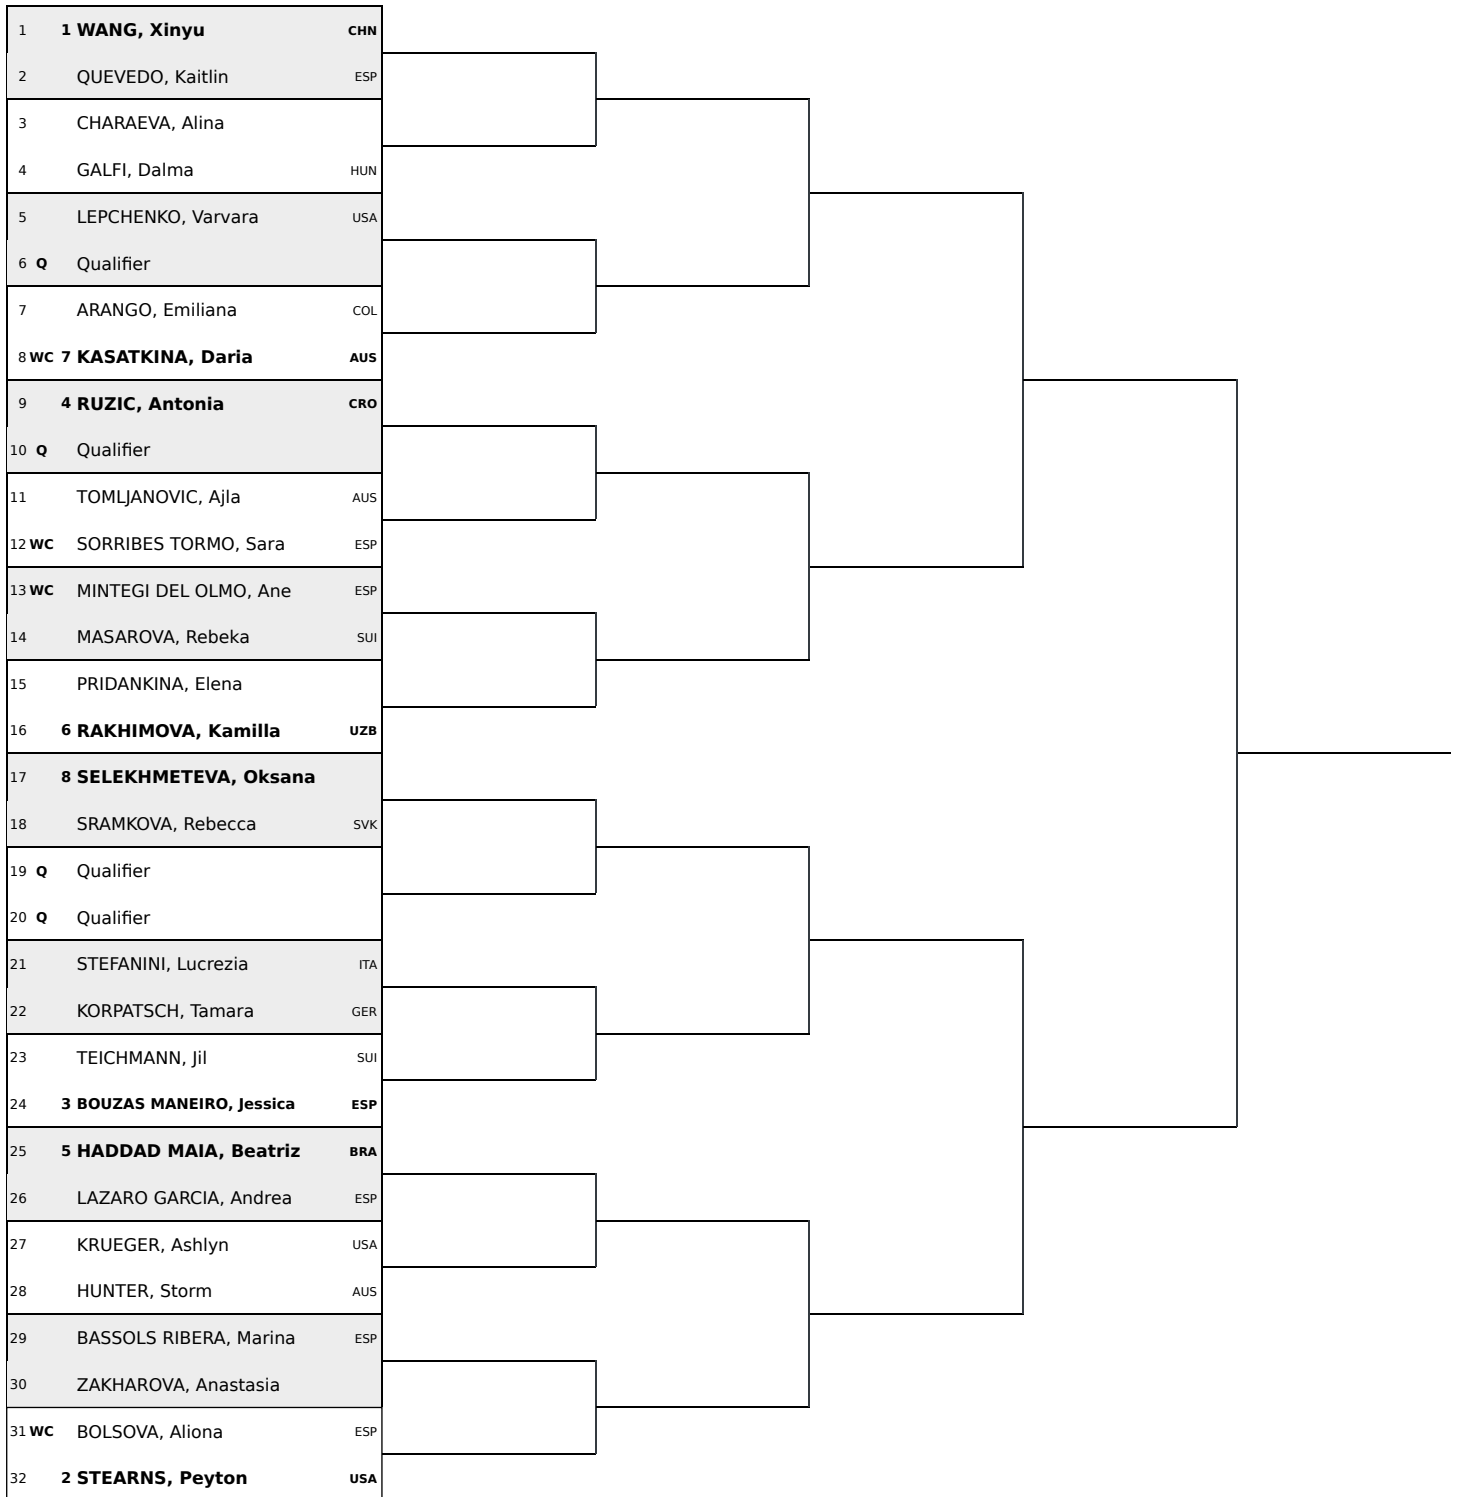

#### SINGLES MAIN DRAW

Round of 32	Round of 16	Quarterfinals	Semifinals	Final	Winner
€ 1,086 1 pt	€ 1,740 15 pt	€ 3,478 27 pt	€ 5,044 49 pt	€ 7,304 81 pt	€ 13,480 125 pt

#### WTA Supervisor

Sheetal Iyer